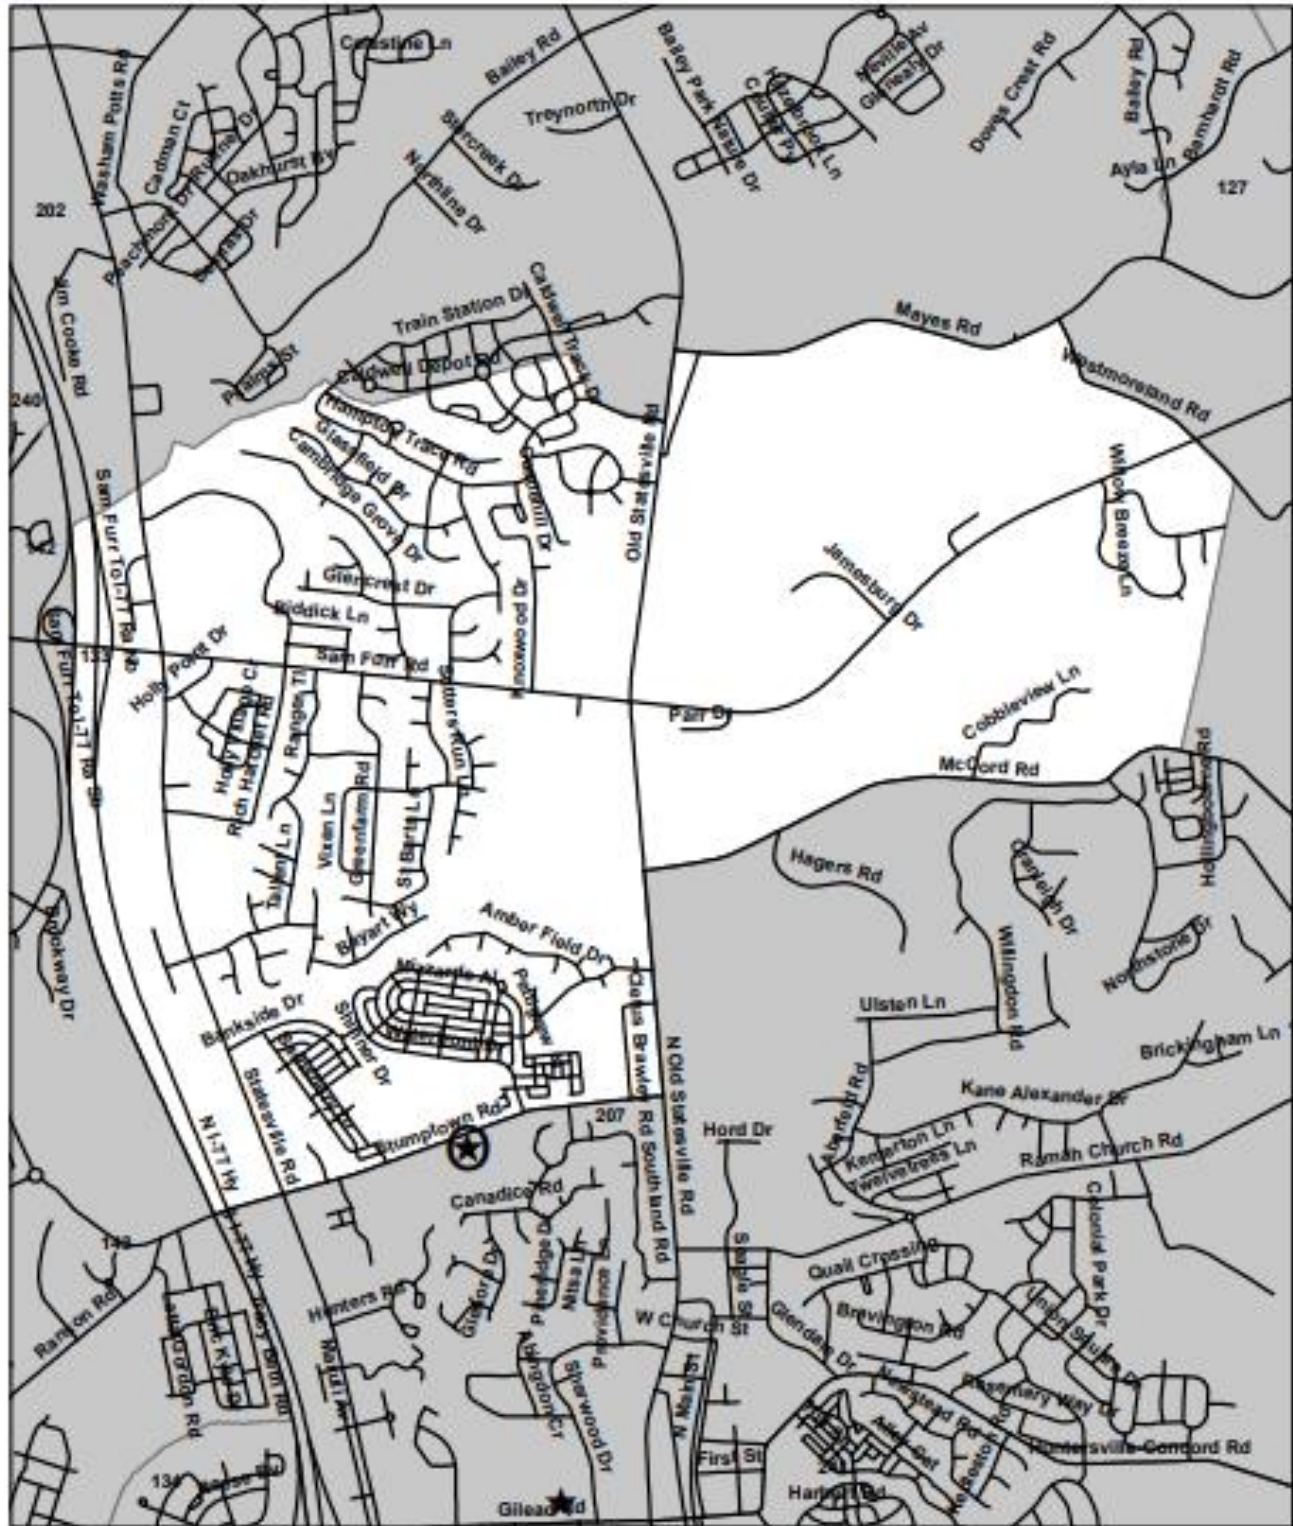

# Precinct 133

**★ Voting Location**  
HUNTERSVILLE UNITED METHODIST CHURCH  
14005 STUMPTOWN RD

Produced for Mecklenburg County  
Board of Elections  
by Mecklenburg County GIS